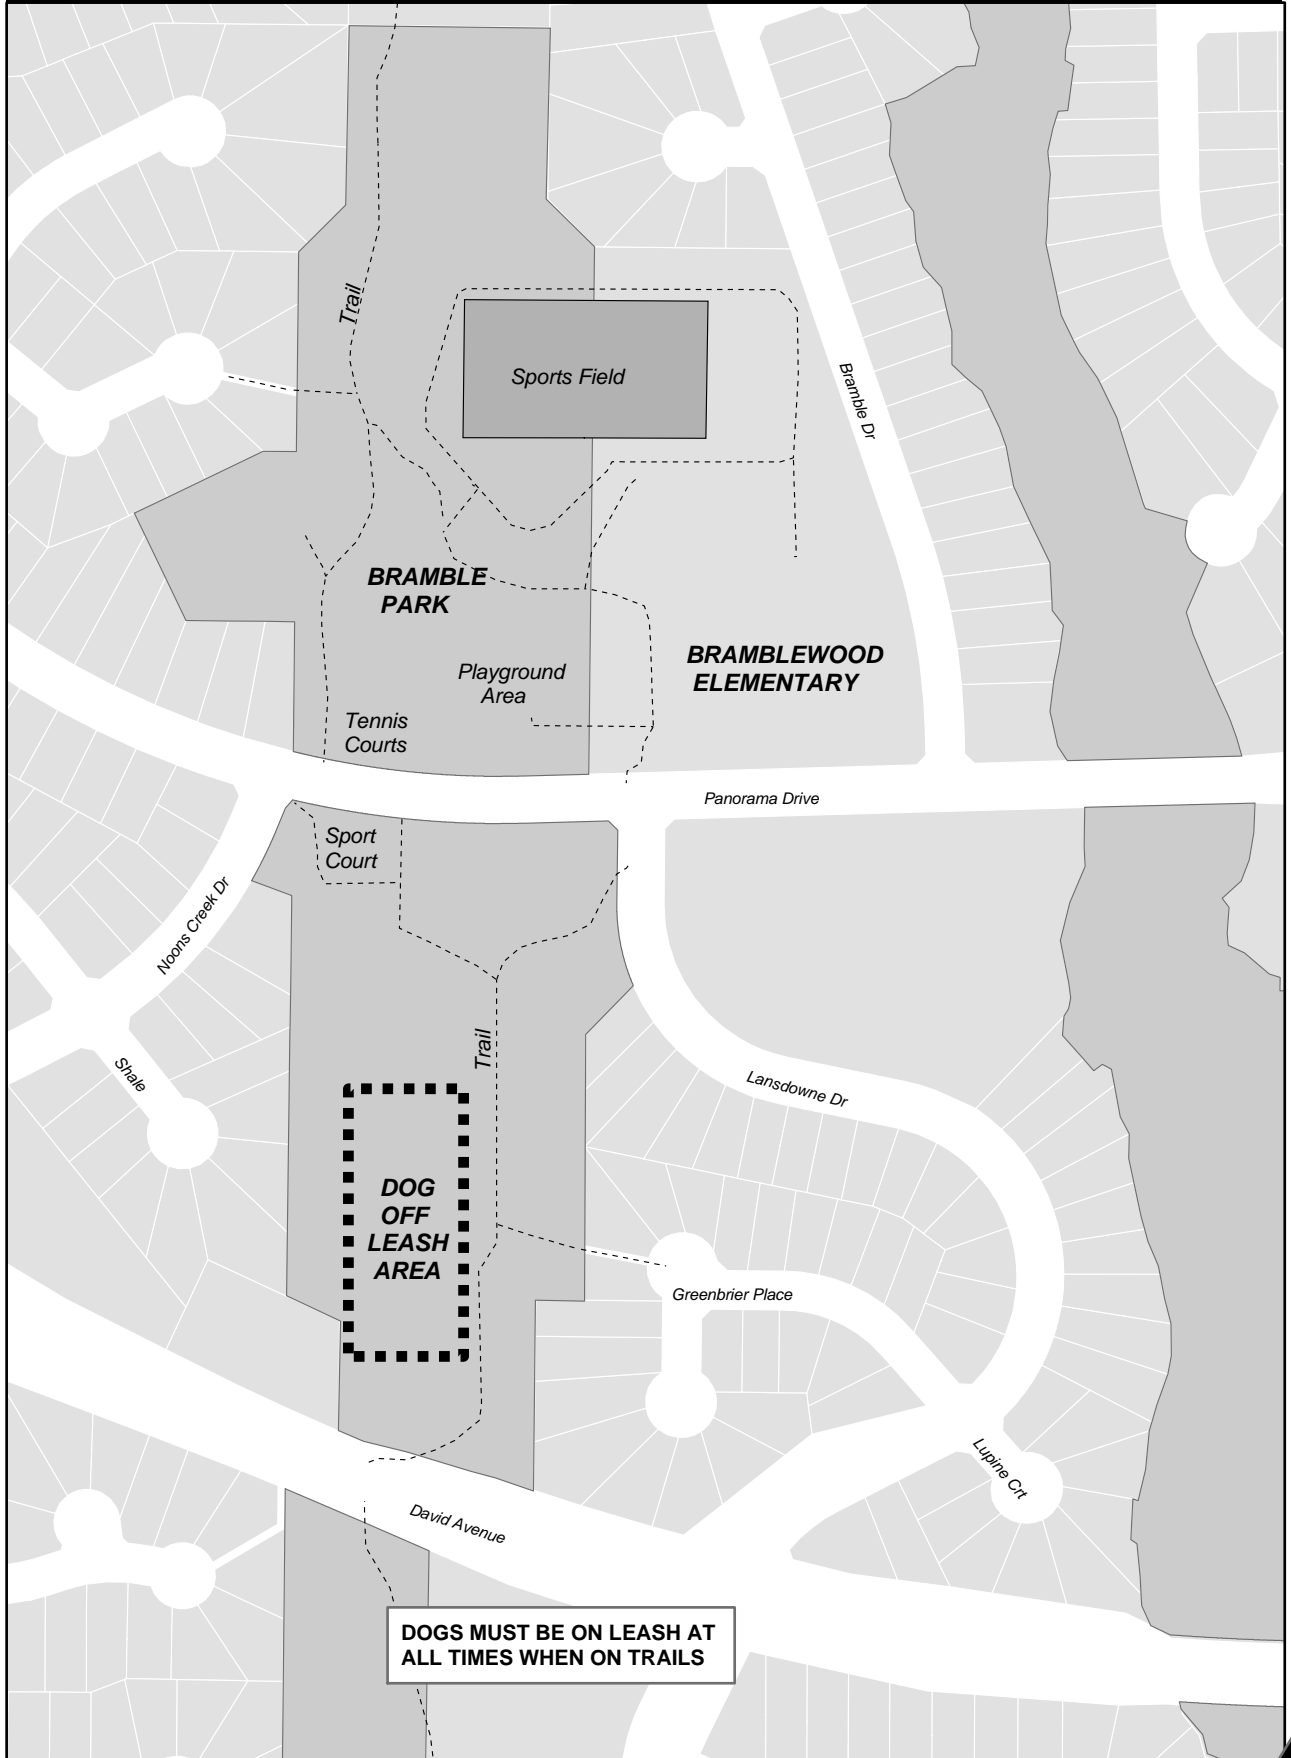

BRAMBLE PARK - DOG OFF LEASH AREA

DOGS MUST BE ON LEASH AT ALL TIMES WHEN ON TRAILS

NORTH